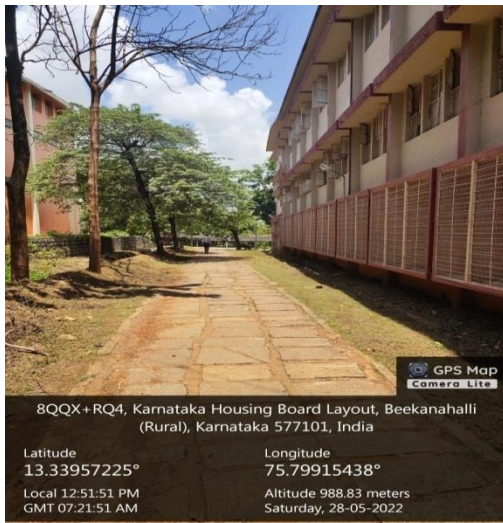

PEDESTRIAN FRIENDLY PATHWAYS

Date: 16.07.2022.

Ref:

CIRCULAR

All the faculty and students are hereby requested to use pathways to avoid vehicle in campus. A pathway will help us in reduces pollution, saves fuel and becomes a part of your healthy life style.

D Block of AIT (E&E, E&C Dept.,)

Backside of Amphitheatre

Beside of AP

Way to Admin Block

PEDESTRIAN FRIENDLY PATHWAYS

Vehicle parking space is provided at the main entrance of the college campus. As the campus is vehicle free with some exceptions, students and staff experience comfort walking through the pedestrian friendly pathways. The internal roads are lined with trees and solar lights and they are properly maintained by the campus maintenance committee.